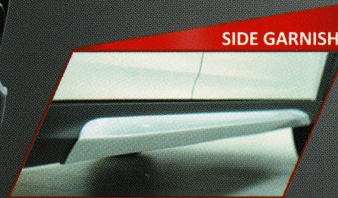

Adds flair while giving extra protection to the sides of Rush