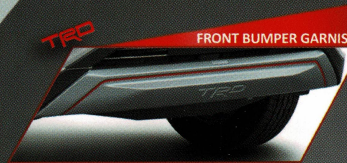

Rush
GENUINE Accessories

SPORTY

Take on the road with solid strength and dominating appeal