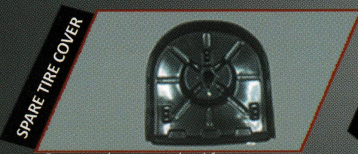

Protects the spare wheel from unnecessary travel wear