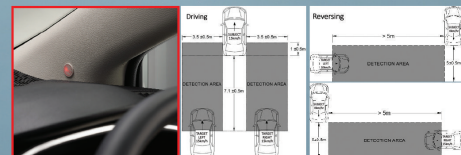

*BLIND SPOT MONITOR

A device that is used to sense incoming vehicles when changing lanes or in reverse.