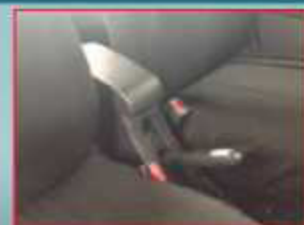

SEAT COVER

Protects your interior from any types of stains.

LUGGAGE TRAY

Protects the compartment from stains.

UTILITY

DIGITAL VIDEO RECORDER

Integrate security & functionality with this video recorder.

SUNSHADE

Design to protect the interior of your vehicle from heat.

CAR COVER

Fits the vehicle perfectly while emphasizing the vehicle's curves even when covered.

CONSOLE BOX

Enhance your Wigo's interior by providing additional compartment space.