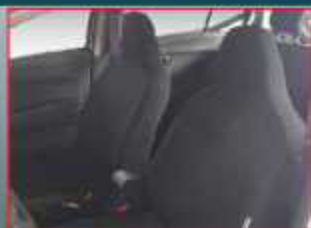

SIDE SKIRT
Creates bolder finish to the sporty styling of Wigo.

CHROME LIST BACK DOOR
Gives a touch of luxury to your Wigo.

SPOILER
Get that sporty look with this Spoiler.

INTERIOR

ALL WEATHER MAT

Durable floor mats that protects the carpet from spills, soiling and wear. It is easy to clean & tailored fit to your Wigo.

SEAT COVER

Protects your interior from any types of stains.

LUGGAGE TRAY

Protects the compartment from stains.

UTILITY

DIGITAL VIDEO RECORDER

Integrate security & functionality with this video recorder.

SUNSHADE