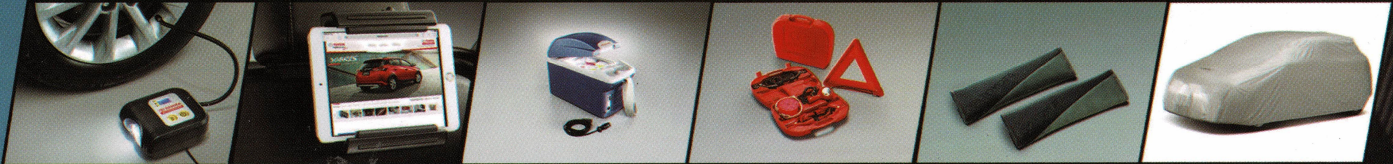

UTILITY

COOL BOX
Drive without the hassle of worrying about maintaining the coolness of your refreshments with this additional amenity.

SAFETY BELT PAD
Experience comfort driving with this soft seatbelt pad.

CAR COVER
Fits the vehicle perfectly while emphasizing the vehicle's curves even when covered.

APPLICABILITY

PART NAME	APPLICABILITY	
	1.3 E	1.5 S
ROOF ORNAMENT	●	●
SIDE VISOR	●	●
OVER FENDER	●	●
SIDE SKIRT	●	●
FRONT UNDER RUN	●	●
FRONT SKIRT	●	●
REAR SKIRT	●	●
REAR UNDER RUN	●	●
DOOR HOUSING CHROME	●	●
HEAD LAMP CHROME GARNISH	●	●
HEAD LAMP GARNISH (BLACK)	●	●
DOOR HOUSING CARBON	●	●
DOOR HOUSING CHECKERED	●	●
SIDE MOULDING	●	●
FOG LAMP GARNISH	●	●
MUFFLER CUTTER	●	●

PART NAME	APPLICABILITY	
	1.3 E	1.5 S
SCUFF PLATE	●	●
FRONT SUN SHADE	●	●
LUGGAGE TRAY	●	●
CARGO NET	●	●
HAND BRAKE COVER (BLACK)	●	●
HAND BRAKE COVER (RED)	●	●
SEAT COVER KHAKI	●	-
SEAT COVER CORDUROY	●	-
SEAT COVER KHAKI	-	●
SEAT COVER CORDUROY	-	●
PANEL AIRCON GOLD	●	●
PANEL AIRCON RED	●	●
PANEL ARMREST GOLD	●	-
PANEL ARMREST RED	●	-
PANEL ARMREST GOLD (AUTO RETRACTABLE MIRROR)	-	●
PANEL ARMREST RED (AUTO RETRACTABLE MIRROR)	-	●

PART NAME	APPLICABILITY	
	1.3 E	1.5 S
PREMIUM HORN	●	●
BACK SENSOR	●	●
CORNER SENSORS	●	●
DIGITAL VIDEO RECORDER	●	●
LED FOG LAMP	●	●
DAYTIME RUNNING LIGHT	●	-

PART NAME	APPLICABILITY	
	1.3 E	1.5 S
CAR COVER	●	●
COOL BOX	●	●
TISSUE CASE COVER	●	●
SEAT BELT PAD	●	●
AIR COMPRESSOR	●	●
EMERGENCY KIT	●	●
COMBO HOOK DOCK	●	●
TABLET HOLDER	●	●