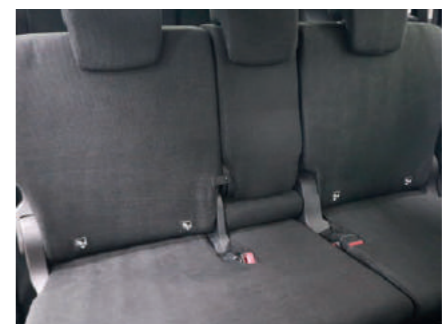

SEAT COVER CORDUROY (FOR E-VARIANT)

ALL ACCESSORIES ARE APPLICABLE TO ALL AVANZA VARIANTS.