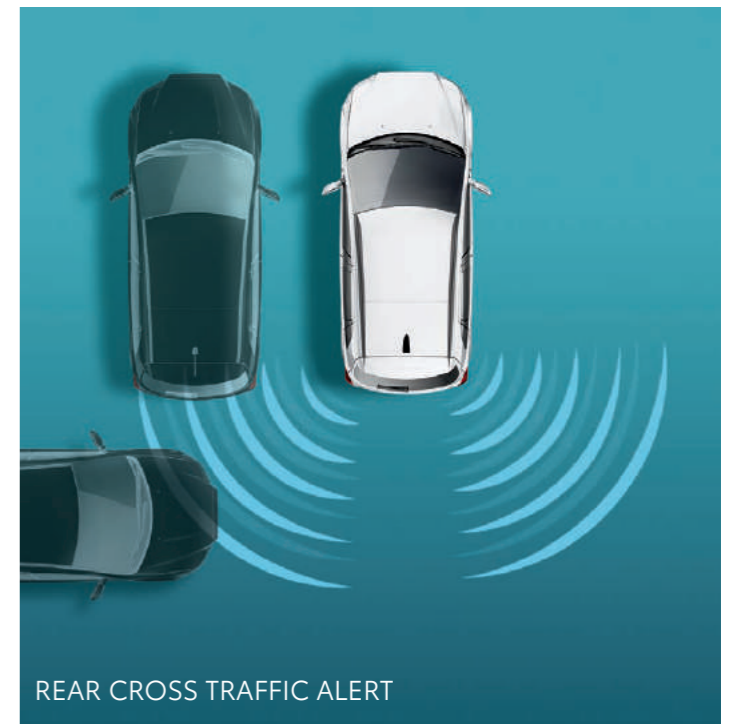

Advanced safety features ensure the whole fam is secure as can be.

BACK CAMERA

VEHICLE STABILITY CONTROL

6 SRS AIRBAGS FOR G CVT

BLIND SPOT MONITORING FOR G CVT

REAR CROSS TRAFFIC ALERT

HILL-START ASSIST CONTROL