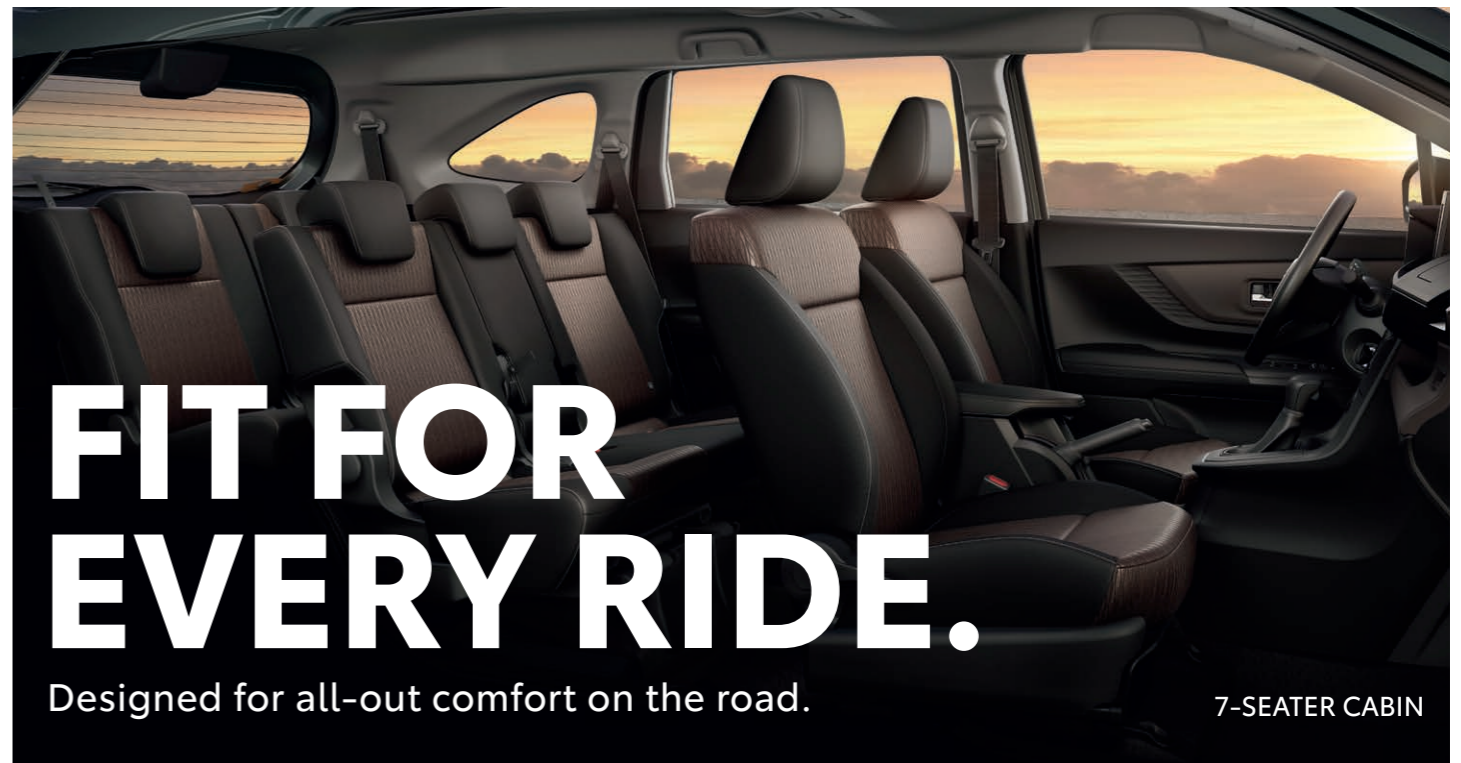

FIT FOR EVERY RIDE.

Designed for all-out comfort on the road.